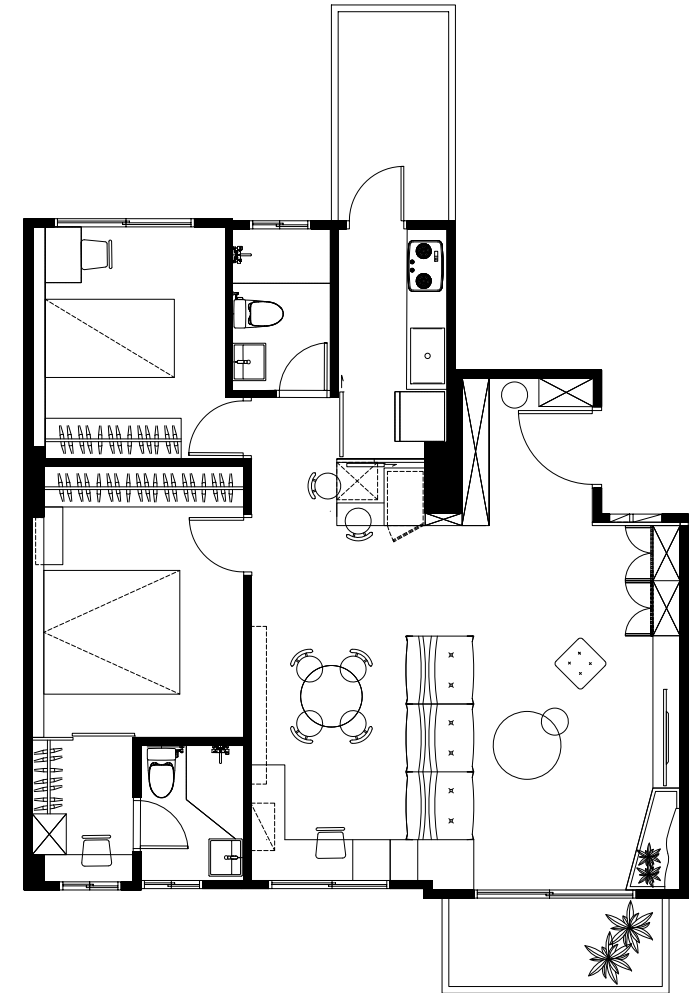

Aquarius Charm

We can get to know a person by looking at his home. This project is such a veritable space. The tailor-made space is for the Aquarius male homeowner who works in the technology industry.

The dream mini bar connected to the kitchen simultaneously integrates the multiple functions of double-sided wine storage and electric appliance cabinet with ingenuity.

The retro glass window is used as the pick-up area to isolate the cooking fumes from the stir-fry area of the kitchen, and it also perfectly retains the space, lighting, and penetration.